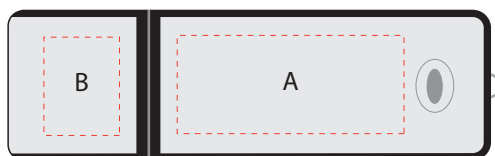

AR057

Pluto Flash Drive

Branding Options: Pad Print, Laser Engrave, 4CP Digital Print

Product Size: 65 x 25 x 8 mm

Colours: Product Colour: Black, Blue (PMS293), Green (PMS340), Orange (PMS021), Purple, Red (PMS185), Red (PMS485), Yellow (PMS1235)

Front (Transfer LED)

Print Area A: 30mm x 13mm

Print Area B: 10mm x 13mm

Pad Print, Laser Engrave, 4CP Direct Digital

Back

Print Area C: 36mm x 13mm

Print Area D: 10mm x 13mm

Pad Print, Laser Engrave, 4CP Direct Digital

Please follow these artwork guidelines • Use and supply vector-based artwork • Illustrator compatible EPS or PDF with all fonts outlined • Indicate any necessary colour details with the correct PMS colour • All Pantone colours need to be supplied as Pantone Coated (PMS C) colours • All specifics need to be "embedded" in the file, i.e. no linked artwork should be provided • Bleed is crucial when printing edge to edge. Artwork must extend beyond the finished and trim size dimensions.