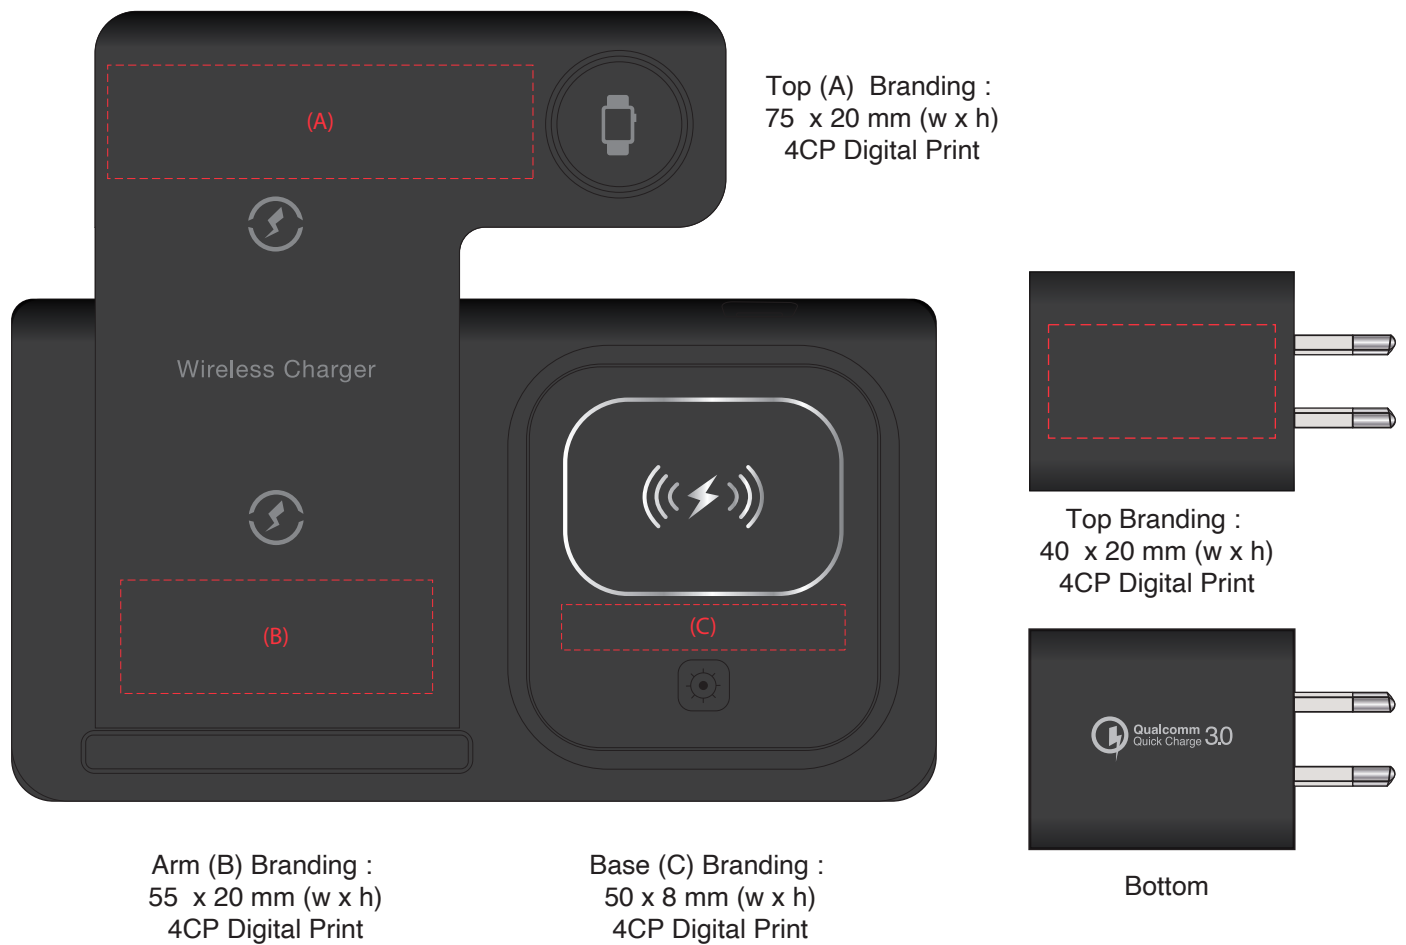

AR1055As

Camden 3n1 Fast Wireless Charger with QC3.0 Adapter

Branding Options: 4CP Digital Print

Product Size: 165 x 141 x 13 mm (flat), 165 x 90 x 105 mm (stand)

Colours: Product Colour: Black

----- Extent of Branding
(Not To Be Printed)

Please follow these artwork guidelines • Use and supply vector-based artwork • Illustrator compatible EPS or PDF with all fonts outlined • Indicate any necessary colour details with the correct PMS colour • All Pantone colours need to be supplied as Pantone Coated (PMS C) colours • All specifics need to be "embedded" in the file, i.e. no linked artwork should be provided • Bleed is crucial when printing edge to edge. Artwork must extend beyond the finished and trim size dimensions.