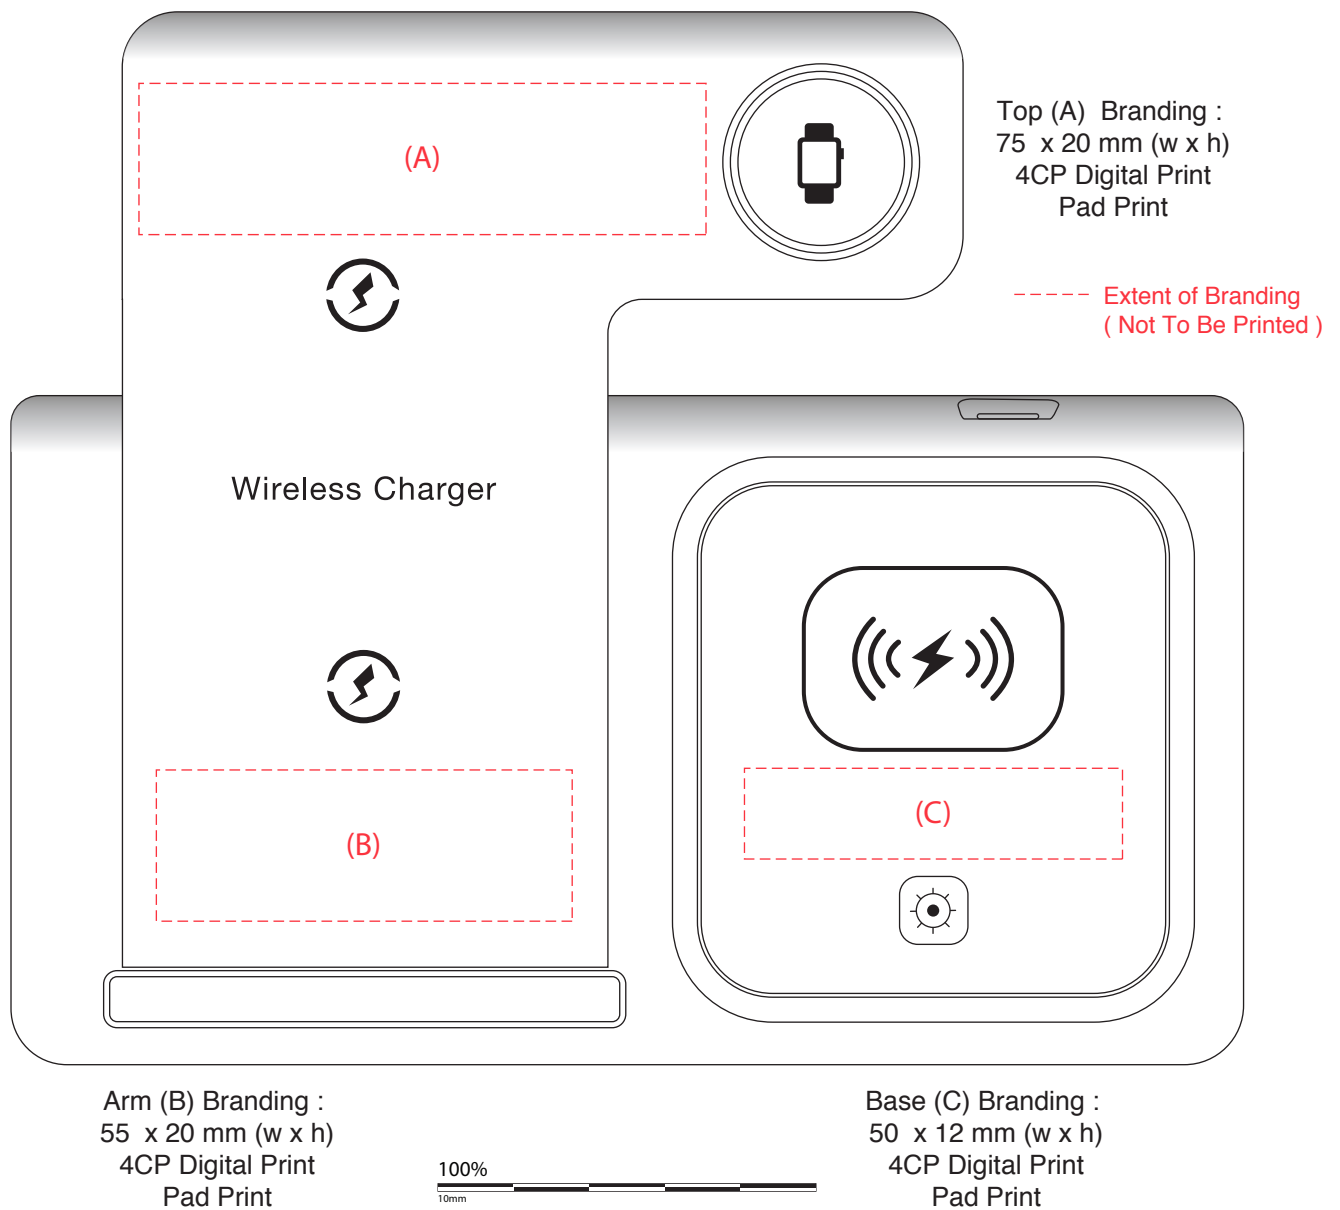

**AR1055**

**Camden 3n1 Fast Wireless Charger**

**Branding Options:** Pad Print, 4CP Digital Print

**Product Size:** 165 x 141 x 13 mm (flat), 165 x 90 x 105 mm (stand)

**Colour:** Product Colour: White, Black

Please follow these artwork guidelines • Use and supply vector-based artwork • Illustrator compatible EPS or PDF with all fonts outlined • Indicate any necessary colour details with the correct PMS colour • All Pantone colours need to be supplied as Pantone Coated (PMS C) colours • All specifics need to be "embedded" in the file, i.e. no linked artwork should be provided • Bleed is crucial when printing edge to edge. Artwork must extend beyond the finished and trim size dimensions.