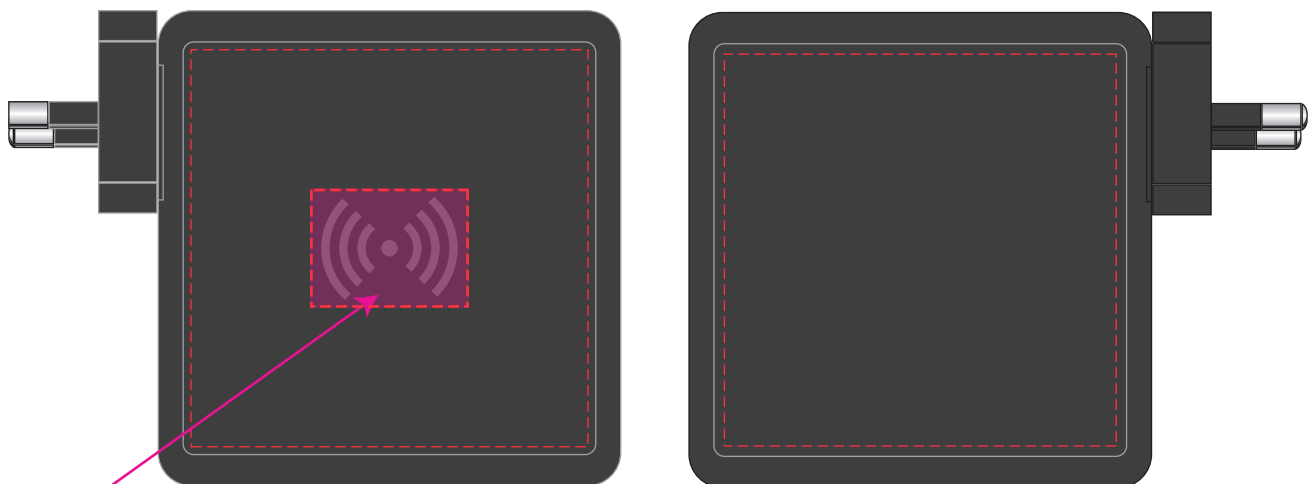

AR1162s

Samson Global Travel Charger 10,000 mAh (Stock)

Branding Options: Pad Print, 4CP Digital Print

Product Size: 82 x 80 x 29 mm (battery pack)

Colours: Product Colour: Black

LEFT SIDE

Branding : 52 x 52 mm (w x h)
4CP Digital Print

RIGHT SIDE

Branding : 52 x 52 mm (w x h)
4CP Digital Print

Please note:
Exclusion
Area for
Qi charging
symbol

----- Extent of Branding
(Not To Be Printed)

Please follow these artwork guidelines • Use and supply vector-based artwork • Illustrator compatible EPS or PDF with all fonts outlined • Indicate any necessary colour details with the correct PMS colour • All Pantone colours need to be supplied as Pantone Coated (PMS C) colours • All specifics need to be "embedded" in the file, i.e. no linked artwork should be provided • Bleed is crucial when printing edge to edge. Artwork must extend beyond the finished and trim size dimensions.

AR1162s

Samson Global Travel Charger 10,000 mAh (Stock)

Branding Options: Pad Print, 4CP Digital Print

Product Size: 82 x 80 x 29 mm (battery pack)

Colours: Product Colour: Black

Case Top

Branding : 70 x 40 mm (w x h)
4CP Digital Print