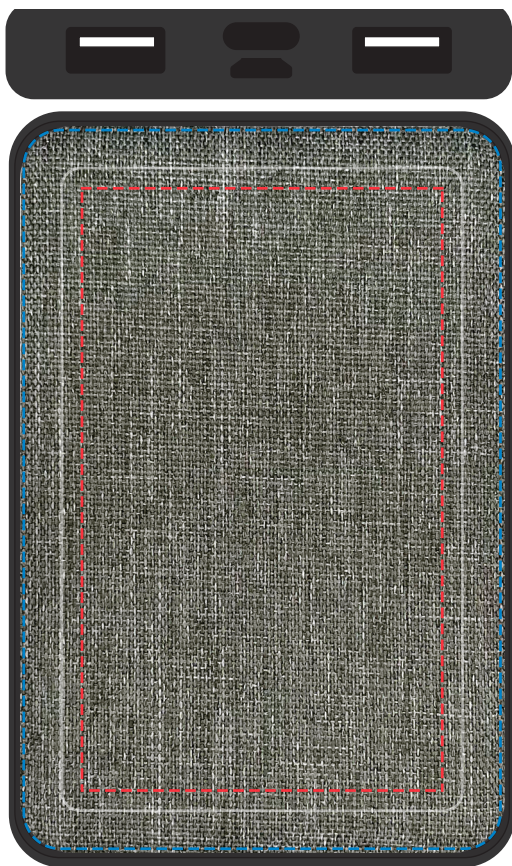

**AR1163s**

**Rhodes Eco Power Bank 5000 mAh - RPET (Stock)**

**Branding Options:** 4CP Digital Print

**Product Size:** 98 x 67 x 14 mm

**Colours:** Product Colour: Black/Black, Black/Grey

Front Branding : 48 x 80 mm (w x h)  
 4CP Digital Print

Front Full Branding : 63 x 95 mm (w x h)  
 3mm Bleed all sides required  
 4CP Digital Print

Top

Rear Branding : 48 x 45 mm (w x h)  
 4CP Digital Print

Bottom

Please follow these artwork guidelines • Use and supply vector-based artwork • Illustrator compatible EPS or PDF with all fonts outlined • Indicate any necessary colour details with the correct PMS colour • All Pantone colours need to be supplied as Pantone Coated (PMS C) colours • All specifics need to be "embedded" in the file, i.e. no linked artwork should be provided • Bleed is crucial when printing edge to edge. Artwork must extend beyond the finished and trim size dimensions.