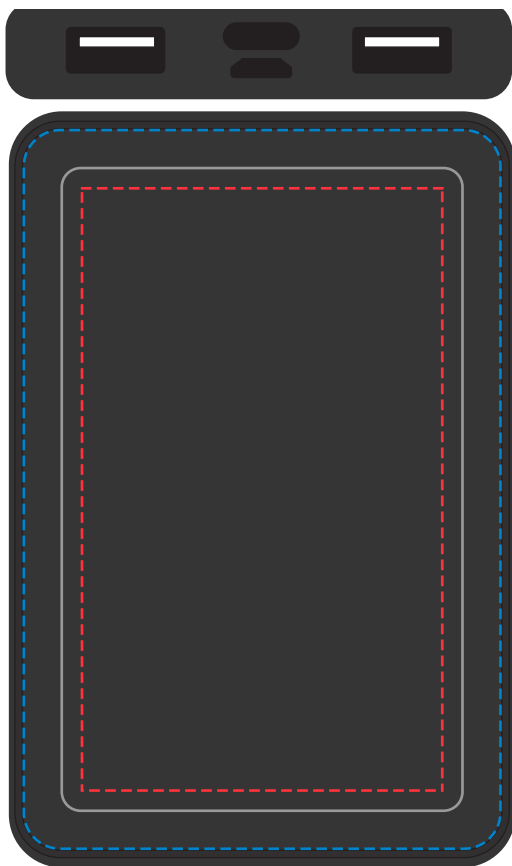

**AR1163s**

**Rhodes Eco Power Bank 5000 mAh - RPET (Stock)**

**Branding Options:** 4CP Digital Print

**Product Size:** 98 x 67 x 14 mm

**Colours:** Product Colour: Black/Black, Black/Grey

Front Branding : 48 x 80 mm (w x h)  
 4CP Digital Print

Front Full Branding : 63 x 95 mm (w x h)  
 3mm Bleed all sides required  
 4CP Digital Print

Top

Rear Branding : 48 x 45 mm (w x h)  
 4CP Digital Print

Bottom

Please follow these artwork guidelines • Use and supply vector-based artwork • Illustrator compatible EPS or PDF with all fonts outlined • Indicate any necessary colour details with the correct PMS colour • All Pantone colours need to be supplied as Pantone Coated (PMS C) colours • All specifics need to be "embedded" in the file, i.e. no linked artwork should be provided • Bleed is crucial when printing edge to edge. Artwork must extend beyond the finished and trim size dimensions.