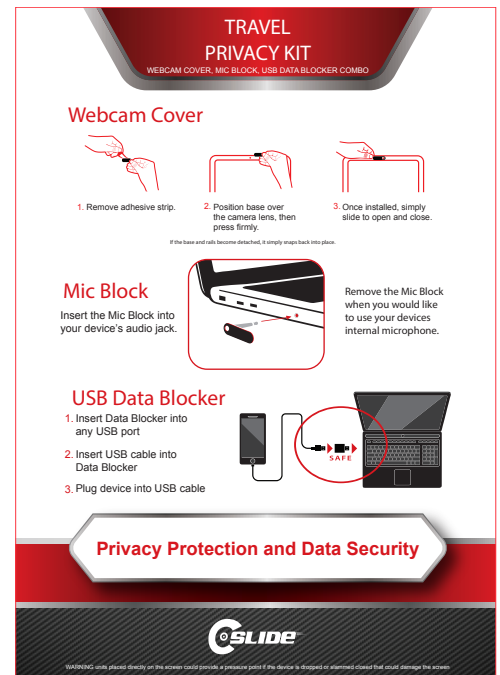

Rear
127mm x 177.8 mm (w x h)
4CP Print

— Trim Line
(red line non-printing)