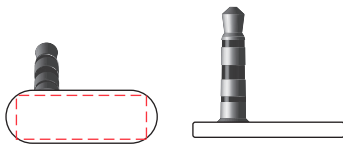

Front
Branding : 17.2 x 5.8 mm (w x h)
4CP Direct Digital Print
Black or White Body