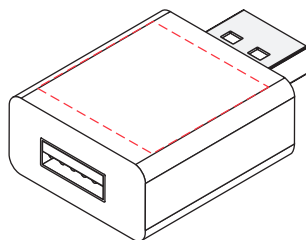

Large Backing Card (5 inch x 7 inch) Shown @ 50%

----- Product Position (green line non-printing)

----- Trim Line (red line non-printing)

Please Note:
This artwork shown is optimised for connecting on the left side as per pre-printed backing card.

Clients are free to choose their preferred orientation within the branding area.