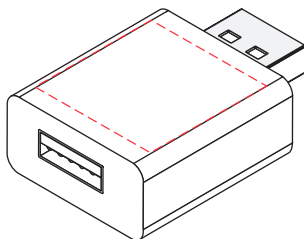

### Webcam Privacy Pack 3

**Branding Options:** 4CP Digital Print

**Product Size:** 34.5 x 12 x 1.5 mm (AR725A-Webcam 1.0), 19 x 16 x 7.0 mm (AR726A-Mic Block), 42 x 26 x 11 mm (AR732-Data Blocker)

**Colour:** Product Colour: Black

Front Open  
Branding : 12 x 9 mm (w x h)  
4CP Direct Digital Print  
Black or White Body

Front  
Branding : 17.2 x 5.8 mm (w x h)  
4CP Direct Digital Print  
Black or White Body

Front  
Branding : 25 x 12 mm (w x h)  
4CP Direct Digital Print  
Black or White Body

----- Extent of Branding  
( Not To Be Printed )

Front  
127mm x 177.8 mm (w x h)  
4CP Print

Large Backing Card  
5 inch x 7inch  
Shown @ 50%

Please Note:  
This artwork shown is  
optimised for connecting  
on the left side as  
per pre-printed backing card.