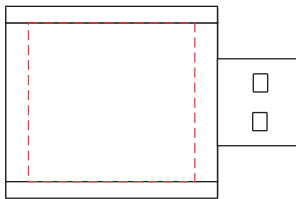

### Webcam Privacy Pack 3

**Branding Options:** 4CP Digital Print

**Product Size:** 34.5 x 12 x 1.5 mm (AR725A-Webcam 1.0), 19 x 16 x 7.0 mm (AR726A-Mic Block), 42 x 26 x 11 mm (AR732-Data Blocker)

**Colour:** Product Colour: Black

Front Open  
Branding : 12 x 9 mm (w x h)  
4CP Direct Digital Print  
Black or White Body

Front  
Branding : 17.2 x 5.8 mm (w x h)  
4CP Direct Digital Print  
Black or White Body

Front  
Branding : 25 x 12 mm (w x h)  
4CP Direct Digital Print  
Black or White Body

----- Extent of Branding  
( Not To Be Printed )

Front  
127mm x 177.8 mm (w x h)  
4CP Print

Large Backing Card  
5 inch x 7inch  
Shown @ 50%

Please Note:  
This artwork shown is  
optimised for connecting  
on the left side as  
per pre-printed backing card.

**Front Open**  
Branding : 12 x 9 mm (w x h)  
4CP Direct Digital Print  
Black or White Body

**Front**  
Branding : 17.2 x 5.8 mm (w x h)  
4CP Direct Digital Print  
Black or White Body

**Front**  
Branding : 25 x 12 mm (w x h)  
4CP Direct Digital Print  
Black or White Body