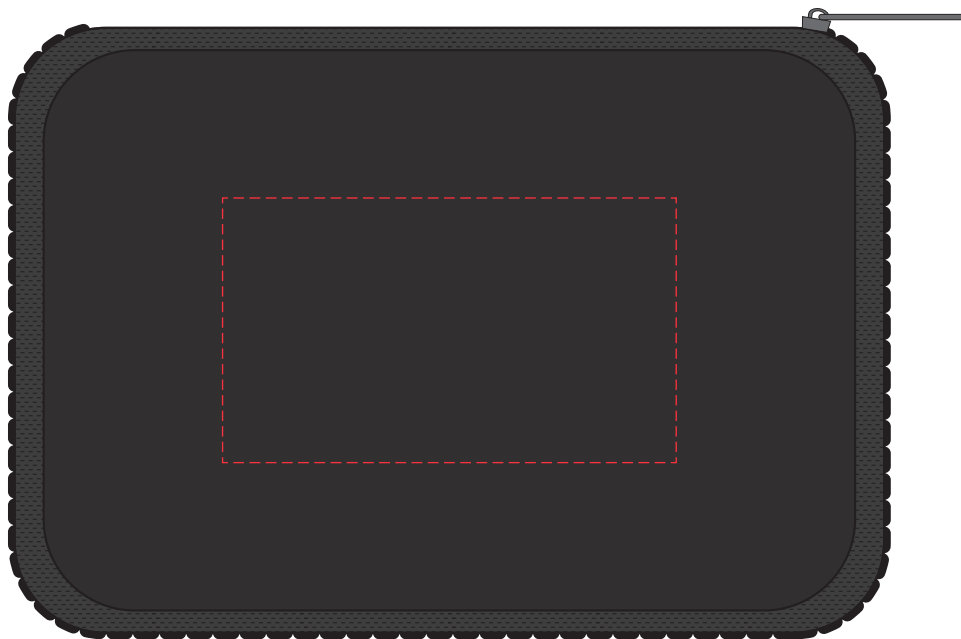

AR679

Bampton Power Bank - 10,000 mAh

Print Process: Pad Print, 4CP Digital Print

Product Size: 90.5 x 63 x 22 mm

Colours: Product Colour: Black, White

Front
Print : 60 x 35 mm
Pad Print

Please follow these artwork guidelines: • Use and supply vector-based artwork • Illustrator compatible EPS or PDF with all fonts outlined • Indicate any critical colour details with the correct PMS colour • All Pantone colours need to be supplied as Pantone Coated (PMS C) colours • All details need to be “embedded” in the file, i.e. no linked artwork should be provided • Bleed is crucial when printing edge to edge. Artwork must extend beyond the finished and trim size dimensions.