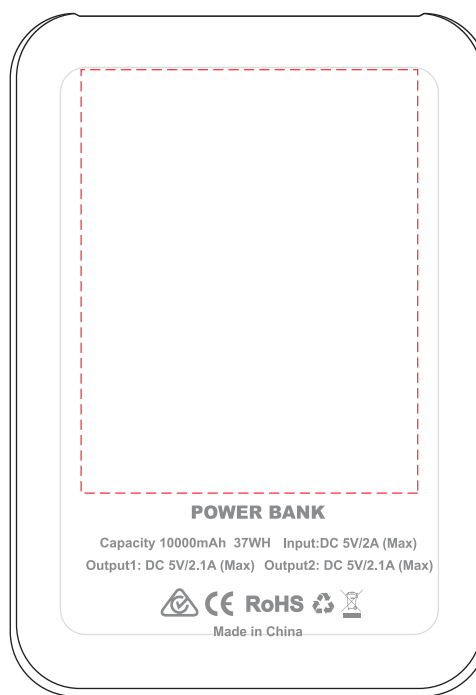

**AR679**

**Bampton Power Bank - 10,000 mAh**

**Print Process:** Pad Print, 4CP Digital Print

**Product Size:** 90.5 x 63 x 22 mm

**Colours:** Product Colour: Black, White

Front  
Print : 45 x 70 mm  
4CP Direct Digital Print  
Pad Print

Front  
Print : 45 x 60 mm  
4CP Direct Digital Print  
Pad Print

Please follow these artwork guidelines: • Use and supply vector-based artwork • Illustrator compatible EPS or PDF with all fonts outlined • Indicate any critical colour details with the correct PMS colour • All Pantone colours need to be supplied as Pantone Coated (PMS C) colours • All details need to be “embedded” in the file, i.e. no linked artwork should be provided • Bleed is crucial when printing edge to edge. Artwork must extend beyond the finished and trim size dimensions.

## Bampton Power Bank - 10,000 mAh

**Print Process:** Pad Print, 4CP Digital Print

**Product Size:** 90.5 x 63 x 22 mm

**Colours:** Product Colour: Black, White

Top  
Print size : 100mm x 100mm  
Pad Print

Top  
Print size : 70mm x 70mm  
Alex Pad Print

Please follow these artwork guidelines: • Use and supply vector-based artwork • Illustrator compatible EPS or PDF with all fonts outlined • Indicate any critical colour details with the correct PMS colour • All Pantone colours need to be supplied as Pantone Coated (PMS C) colours • All details need to be “embedded” in the file, i.e. no linked artwork should be provided • Bleed is crucial when printing edge to edge. Artwork must extend beyond the finished and trim size dimensions.