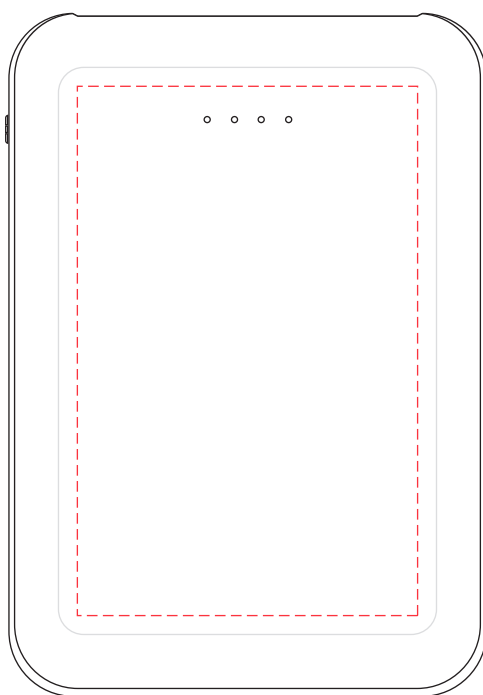

**AR679**

**Bampton Power Bank - 10,000 mAh**

**Print Process:** Pad Print, 4CP Digital Print

**Product Size:** 90.5 x 63 x 22 mm

**Colours:** Product Colour: Black, White

Front  
Print : 45 x 70 mm  
4CP Direct Digital Print  
Pad Print

Front  
Print : 45 x 60 mm  
4CP Direct Digital Print  
Pad Print

Please follow these artwork guidelines: • Use and supply vector-based artwork • Illustrator compatible EPS or PDF with all fonts outlined • Indicate any critical colour details with the correct PMS colour • All Pantone colours need to be supplied as Pantone Coated (PMS C) colours • All details need to be “embedded” in the file, i.e. no linked artwork should be provided • Bleed is crucial when printing edge to edge. Artwork must extend beyond the finished and trim size dimensions.

## Bampton Power Bank - 10,000 mAh

**Print Process:** Pad Print, 4CP Digital Print

**Product Size:** 90.5 x 63 x 22 mm

**Colours:** Product Colour: Black, White

Top  
Print size : 100mm x 100mm  
Pad Print

Top  
Print size : 70mm x 70mm  
Alex Pad Print

Please follow these artwork guidelines: • Use and supply vector-based artwork • Illustrator compatible EPS or PDF with all fonts outlined • Indicate any critical colour details with the correct PMS colour • All Pantone colours need to be supplied as Pantone Coated (PMS C) colours • All details need to be “embedded” in the file, i.e. no linked artwork should be provided • Bleed is crucial when printing edge to edge. Artwork must extend beyond the finished and trim size dimensions.