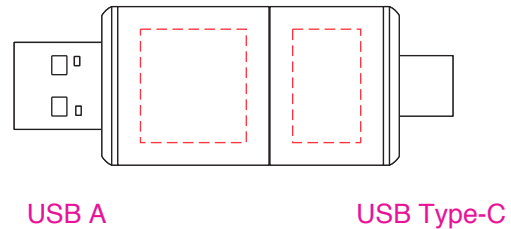

AR934

Harris Type-C Flash Drive

Branding Options: Pad Print, Laser Engrave, 4CP Digital Print

Product Size: 58.2 x 21 x 10 mm

Colour: Product Colour: Silver/Black, Silver/Blue, Silver Red, Silver/White

Front Closed

Cap A Branding : 14 x 15 mm (w x h)
 4CP Digital Print
 Pad Print or Laser Engrave

Cap B Branding : 9 x 15 mm (w x h)
 4CP Digital Print
 Pad Print or Laser Engrave

Front Open

Rear Closed

Cap C Branding : 9 x 15 mm (w x h)
 4CP Digital Print
 Pad Print

Cap D Branding : 14 x 15 mm (w x h)
 4CP Digital Print
 Pad Print or Laser Engrave

Rear Open

----- Extent of Branding
 (Not To Be Printed)

Please follow these artwork guidelines • Use and supply vector-based artwork • Illustrator compatible EPS or PDF with all fonts outlined • Indicate any necessary colour details with the correct PMS colour • All Pantone colours need to be supplied as Pantone Coated (PMS C) colours • All specifics need to be "embedded" in the file, i.e. no linked artwork should be provided • Bleed is crucial when printing edge to edge. Artwork must extend beyond the finished and trim size dimensions.