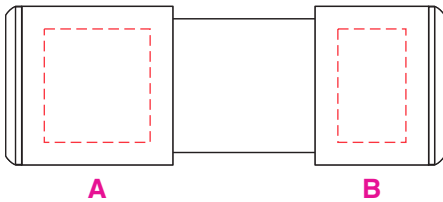

AR934

Harris Type-C Flash Drive

Branding Options: Pad Print, Laser Engrave, 4CP Digital Print

Product Size: 58.2 x 21 x 10 mm

Colour: Product Colour: Silver/Black, Silver/Blue, Silver Red, Silver/White

Front Closed

Cap A Branding : 14 x 15 mm (w x h)
 4CP Digital Print
 Pad Print or Laser Engrave

Cap B Branding : 9 x 15 mm (w x h)
 4CP Digital Print
 Pad Print or Laser Engrave

Front Open

Rear Closed

Cap C Branding : 9 x 15 mm (w x h)
 4CP Digital Print
 Pad Print

Cap D Branding : 14 x 15 mm (w x h)
 4CP Digital Print
 Pad Print or Laser Engrave

Rear Open

----- Extent of Branding
 (Not To Be Printed)

Please follow these artwork guidelines • Use and supply vector-based artwork • Illustrator compatible EPS or PDF with all fonts outlined • Indicate any necessary colour details with the correct PMS colour • All Pantone colours need to be supplied as Pantone Coated (PMS C) colours • All specifics need to be "embedded" in the file, i.e. no linked artwork should be provided • Bleed is crucial when printing edge to edge. Artwork must extend beyond the finished and trim size dimensions.