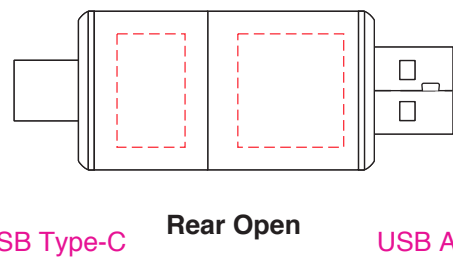

Cap A Branding : 14 x 15 mm (w x h)
 4CP Digital Print
 Pad Print or Laser Engrave

Cap B Branding : 9 x 15 mm (w x h)
 4CP Digital Print
 Pad Print or Laser Engrave

Front Open

Rear Closed

Cap C Branding : 9 x 15 mm (w x h)
 4CP Digital Print
 Pad Print

Cap D Branding : 14 x 15 mm (w x h)
 4CP Digital Print
 Pad Print or Laser Engrave

Rear Open

----- Extent of Branding
 (Not To Be Printed)

Please follow these artwork guidelines • Use and supply vector-based artwork • Illustrator compatible EPS or PDF with all fonts outlined • Indicate any necessary colour details with the correct PMS colour • All Pantone colours need to be supplied as Pantone Coated (PMS C) colours • All specifics need to be "embedded" in the file, i.e. no linked artwork should be provided • Bleed is crucial when printing edge to edge. Artwork must extend beyond the finished and trim size dimensions.