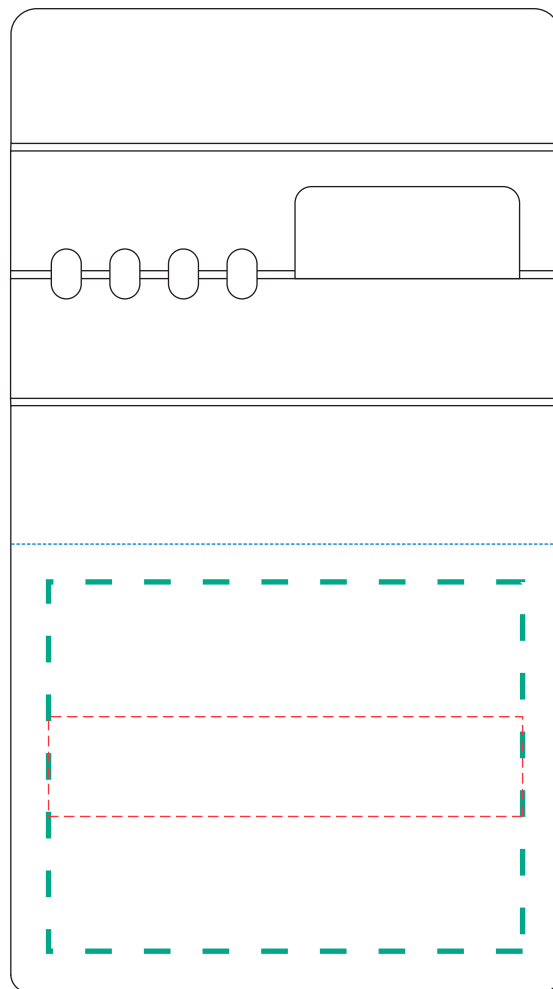

**BC159**

**Evopad Foldable Mouse Pad**

**Print Process:** 4CP Digital Print

**Product Size:** 238 X 220 X 4.5 mm (flat)

**Colours:** Product Colour: Grey

← Fold Rests Here

Front  
Branding up to : 190 x 40 mm (w x h)  
4CP Digital Print

Extent of Branding  
( Not To Be Printed )

33%  
10mm

Please follow these artwork guidelines • Use and supply vector-based artwork • Illustrator compatible EPS or PDF with all fonts outlined • Indicate any necessary colour details with the correct PMS colour • All Pantone colours need to be supplied as Pantone Coated (PMS C) colours • All specifics need to be "embedded" in the file, i.e. no linked artwork should be provided • Bleed is crucial when printing edge to edge. Artwork must extend beyond the finished and trim size dimensions.