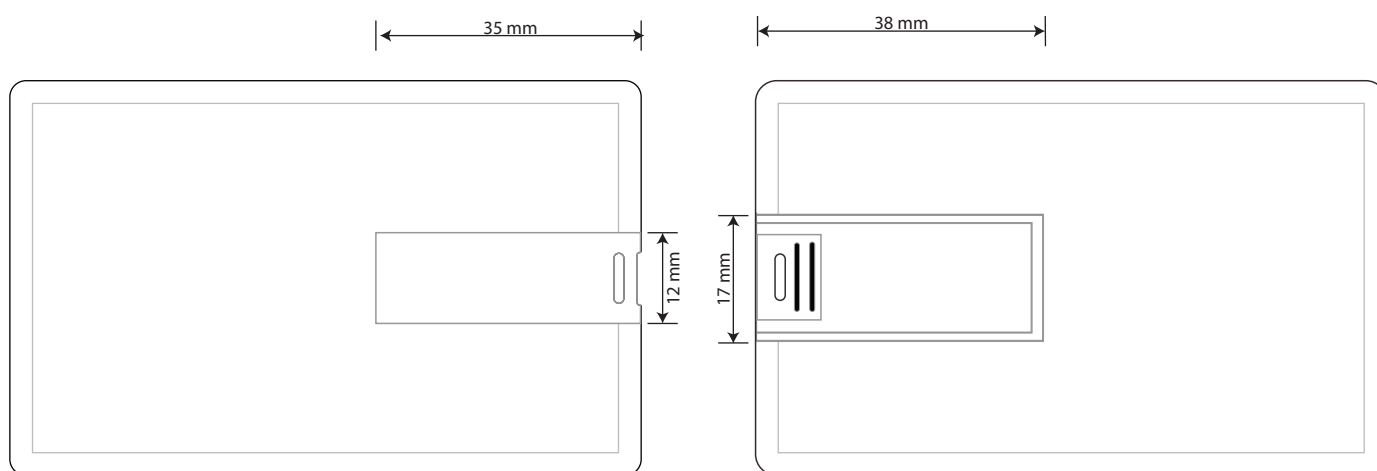

USM6181

Slimline III Flash Drive

Print Process: 4CP Digital Print

Product Size: 83.5 x 52.2 x 2.9 mm

Colours: Product Colour: White

Front
Card Size : 83.5 x 52.2 mm
4 Colour Process Print (3mm Bleed)

Back
Card Size : 83.5 x 52.2 mm
4 Colour Process Print (3mm Bleed)

Open @50% Scale

Please follow these artwork guidelines: • Use and supply vector-based artwork • Illustrator compatible EPS or PDF with all fonts outlined • Indicate any critical colour details with the correct PMS colour • All Pantone colours need to be supplied as Pantone Coated (PMS C) colours • All details need to be “embedded” in the file, i.e. no linked artwork should be provided • Bleed is crucial when printing edge to edge. Artwork must extend beyond the finished and trim size dimensions.